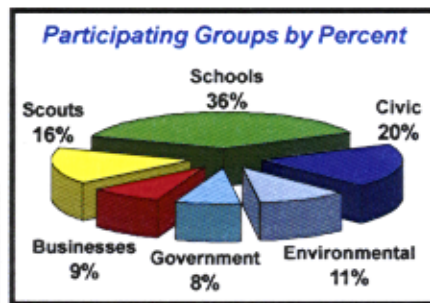

2005 Volunteers

Participating Schools, Scouts, Groups, & Businesses

The following is a list of participants in the 2005 Beach Sweeps program. The names were taken from the completed and usable datacards that were returned to Clean Ocean Action. The names in **bold** show participation in both the Spring and Fall Beach Sweeps (note: these groups are counted twice toward total participating groups). Our apologies for any omissions. *Special note:* datacards with estimates or obvious errors, or that were not readable were omitted.