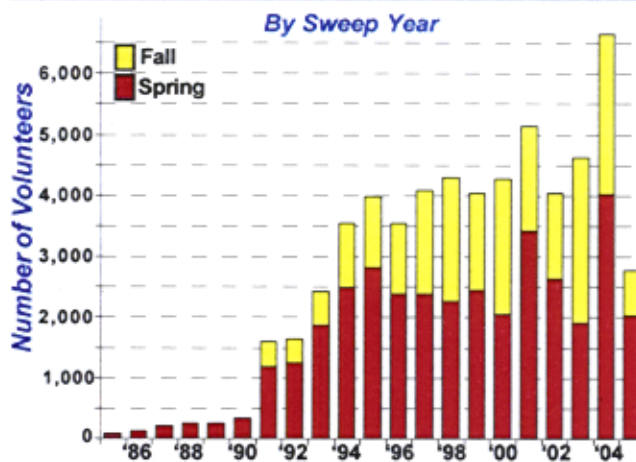

2005 Volunteers

Participating Schools, Scouts, Groups, & Businesses

The following is a list of participants in the 2005 Beach Sweeps program. The names were taken from the completed and usable datacards that were returned to Clean Ocean Action. The names in **bold** show participation in both the Spring and Fall Beach Sweeps (note: these groups are counted twice toward total participating groups). Our apologies for any omissions. *Special note:* datacards with estimates or obvious errors, or that were not readable were omitted.