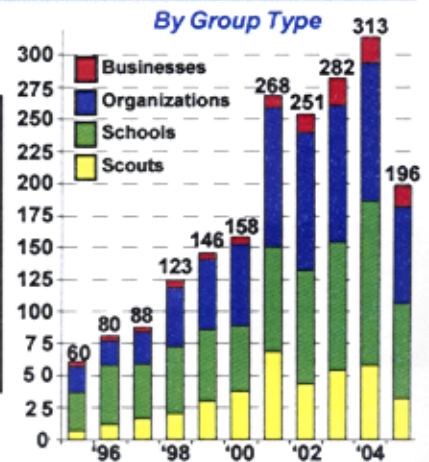

2005 Volunteers

Participating Schools, Scouts, Groups, & Businesses

The following is a list of participants in the 2005 Beach Sweeps program. The names were taken from the completed and usable datacards that were returned to Clean Ocean Action. The names in **bold** show participation in both the Spring and Fall Beach Sweeps (note: these groups are counted twice toward total participating groups). Our apologies for any omissions. *Special note:* datacards with estimates or obvious errors, or that were not readable were omitted.