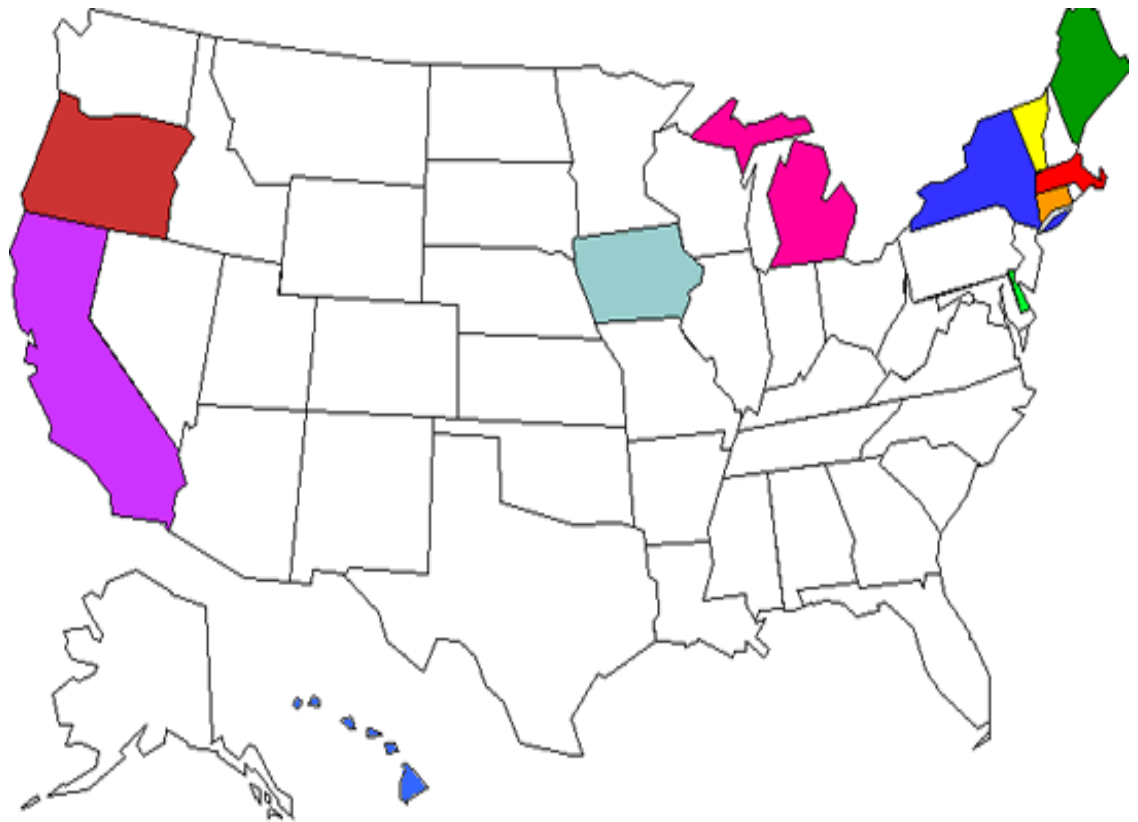

SURFRIDER
FOUNDATION

BAN

THE

FOAM

Montgomery County Wildlife

Wild Spotted Clamshell
(Veneropsis Polystyrensis)

Great Blue Heron
(Ardea herodias)

BAGITNYC.ORG

- #BAGITNYC

Extended Producer Responsibility

EPR = Product Stewardship

Examples

- **Refillable Bottles**
- **Returnable Deposits**
- **Aveda Plastic Cap Program**
- **Patagonia Common Threads**
- **Home Depot/Lowes - CFL bulbs**

U.S. States with Container Deposit Laws

- Oregon
- Vermont
- Michigan
- Maine
- Iowa
- Connecticut
- Massachusetts
- New York
- California
- Hawaii
- Guam (new)

U.S. States with Container Deposit Laws

50% of all beverage containers recycled in the U.S. come from these 10 states

Beverage Litter is Preventable!

A stylized illustration of a green dump truck with a dark blue chassis and wheels. The truck is shown in profile, facing right. The text "Your Tax Dollars at Work" is written in a bold, black, sans-serif font across the middle of the truck's body. The background is plain white.