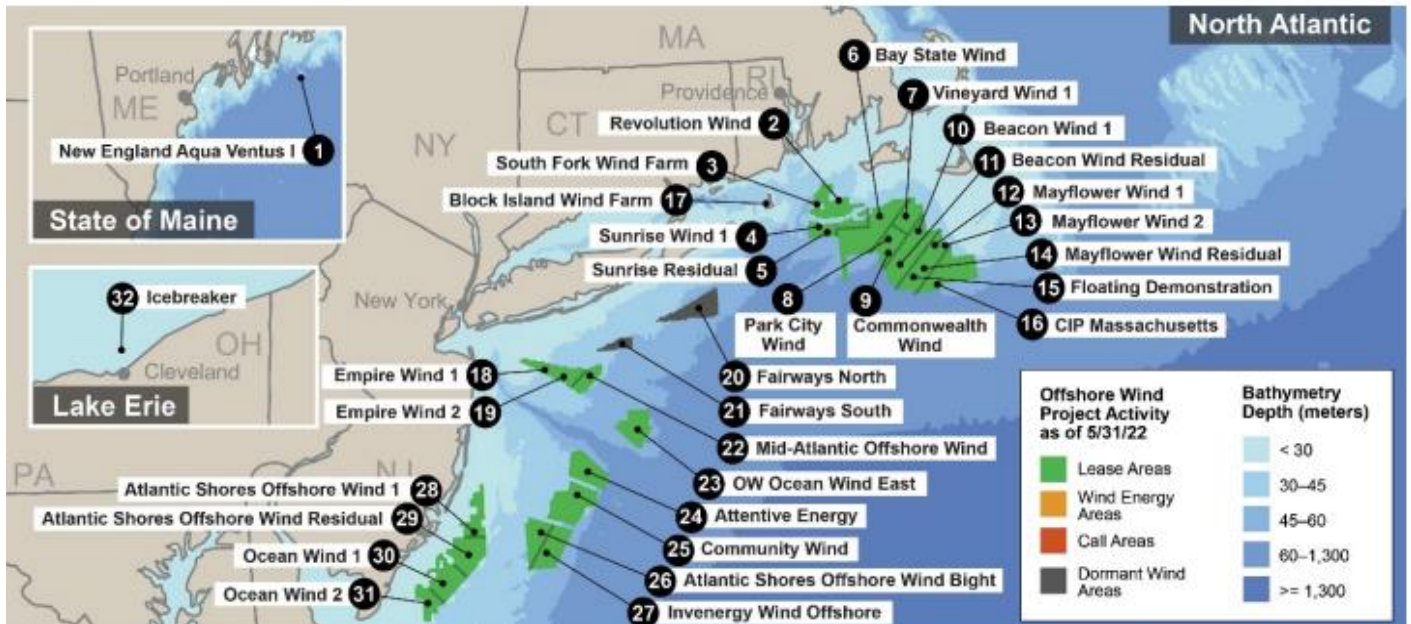

# OCEAN INDUSTRIALIZATION: *TOO MUCH ~ TOO FAST*

Map of US North Atlantic Projects for Offshore Wind Leasing & Planning, Photo Credit: National Renewable Energy Laboratory